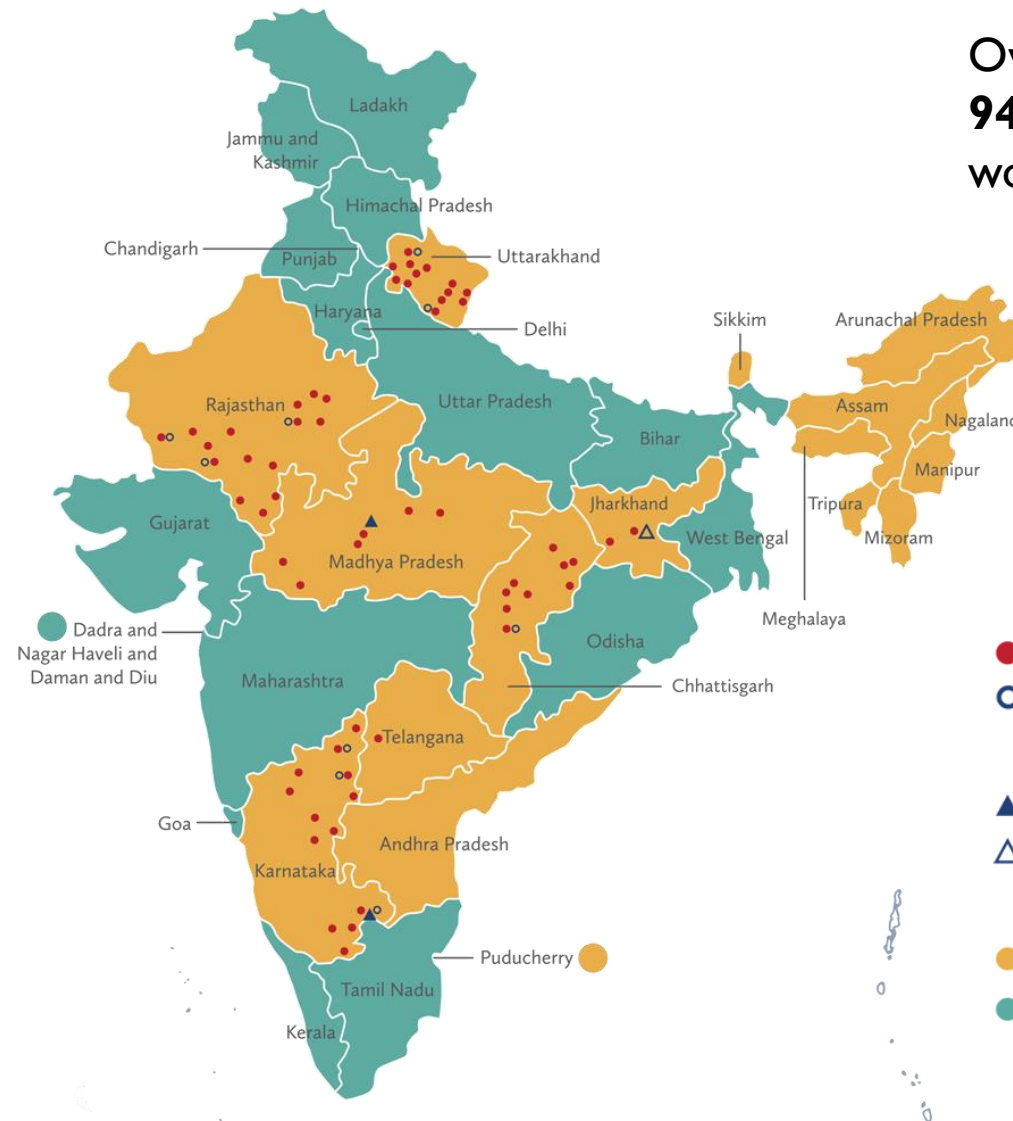

Our **direct work in Education** is spread across 7 states, 1 Union Territory, and covers 59 districts, where we have our

- **Field district institutes** and **Teacher Learning Centres(TLCs)**.
- **Azim Premji Schools (9)** as a model of good and equitable education within contexts that are similar to the government schools we work with.
- **Azim Premji University:** Bengaluru and Bhopal campuses