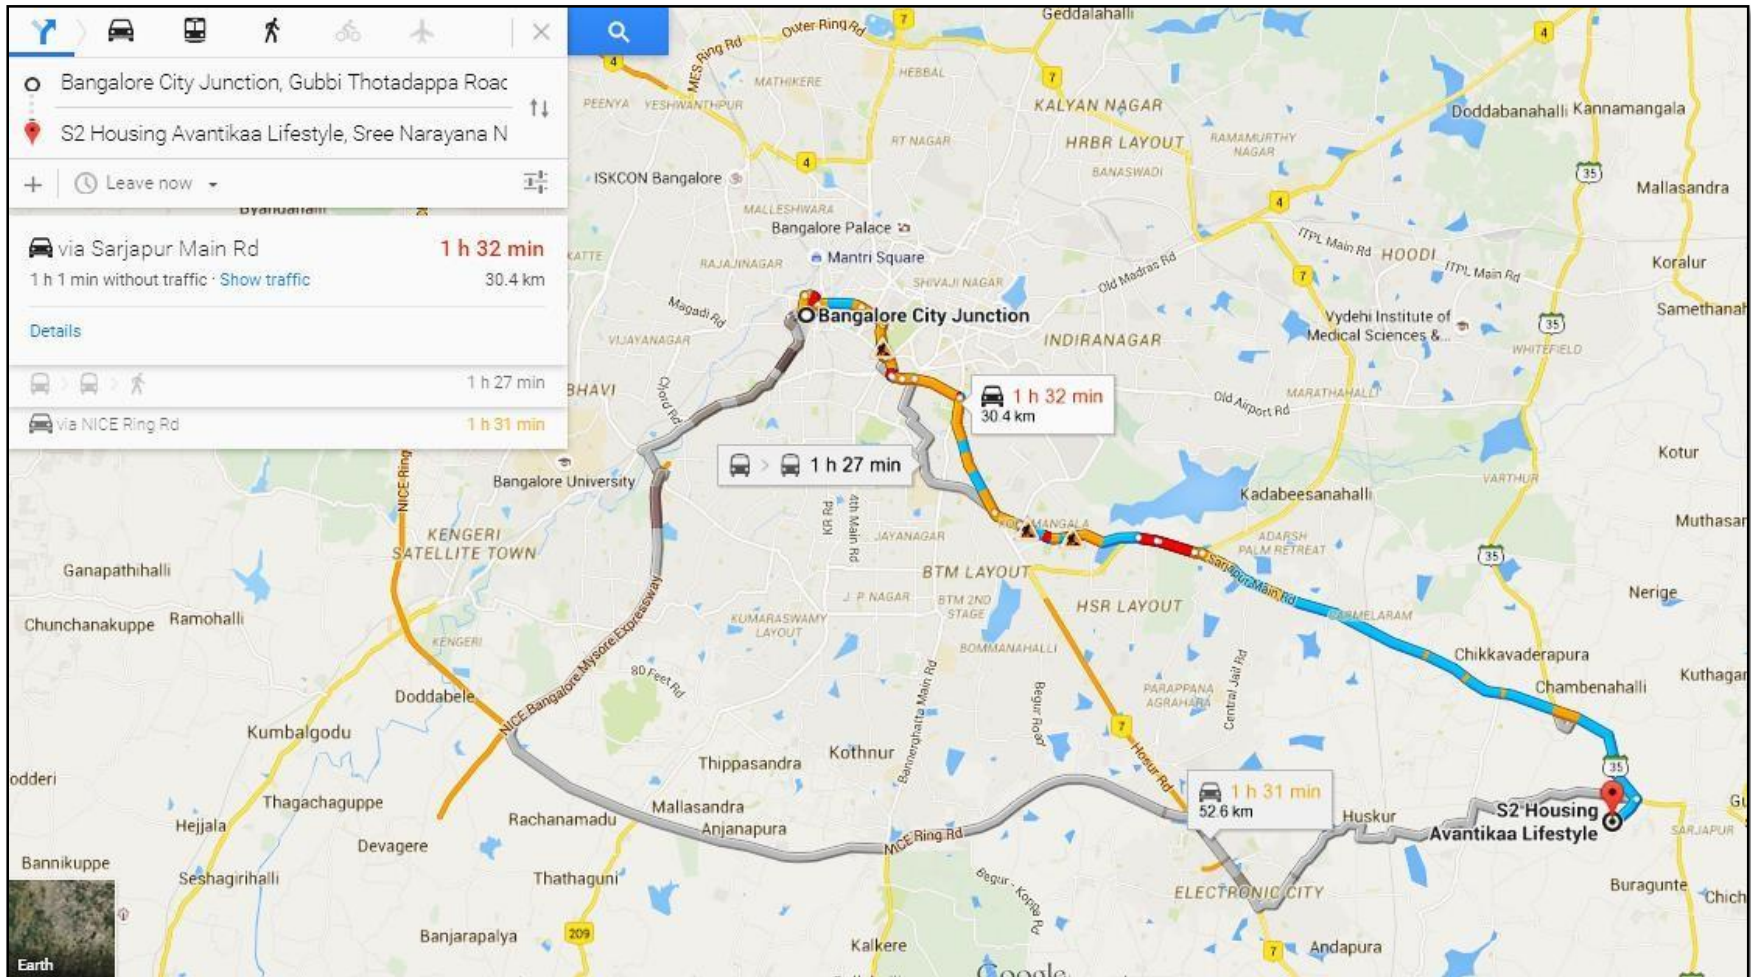

Route map with Gallery:

Azim Premji University Undergraduate Residences

Survey No. 106/2, B. Hoshalli, Off Sarjapur Road, Sarjapur, Anekal Taluk, Bengaluru - 562125.

Landmark: Behind S2 Housing - Avantikaa Lifestyle

Directions: Bengaluru City Railway Station → Head north towards Old Mysore Road → Take Seshadri Road → Pass by Bangalore Turf Club → Stay on Seshadri Rd → Maharani's College for Women → Vittal Mallya Rd → Sree Kanteerava Stadium → Raja Rammohan Roy Rd → Lal Bagh Main Rd/Residency Road → St Joseph's College → Vaswani Centropolis → Hosur Road → Shantinagar Cemetery → Sarjapur Main Road → St John's Medical College → Indian Institute of Astrophysics - Slight left to stay on Sarjapur Main Rd → Turn right onto 27th Main Rd → Turn left at the 1st cross street toward NH7 → Merge onto NH7 → Use the right 2 lanes to turn slightly right to stay on NH7 → Turn right towards Sarjapur Main Rd → Turn right at Sompur Gate towards B. Hosahalli Rd → Continue on B. Hosahalli Rd in Sree Narayana Nagar → Continue straight onto B. Hosahalli Rd → Drive along Pratham Motors Godown → Turn right for the destination